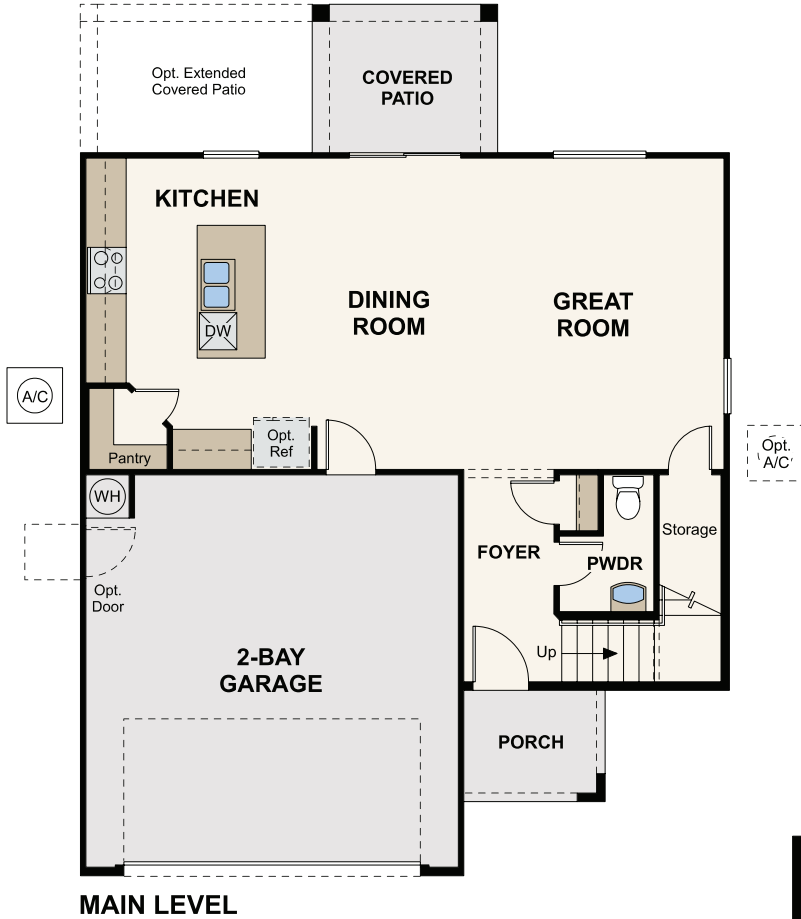

## SUPERSTITION VISTA | THE RIDGE COLLECTION

### RESIDENCE 22

APPROX. 1,712 SQ. FT. | 2-STORY | 3 BEDROOMS | 2.5 BATHROOMS | 2-BAY GARAGE

**ELEVATION A**

**ELEVATION B**

**ELEVATION C**

Prices, plans, and terms are effective on the date of publication and subject to change without notice. Square footage/acreage shown is only an estimate and actual square footage/acreage will differ. Buyer should rely on his or her own evaluation of usable area. Depictions of homes or other features are artist conceptions. Hardscape, landscape, and other items shown may be decorator suggestions that are not included in the purchase price and availability may vary. ©2023 Century Communities, Inc. Rev. 06/13/2024

**FLOOR PLAN**

Prices, plans, and terms are effective on the date of publication and subject to change without notice. Square footage/acreage shown is only an estimate and actual square footage/acreage will differ. Buyer should rely on his or her own evaluation of usable area. Depictions of homes or other features are artist conceptions. Hardscape, landscape, and other items shown may be decorator suggestions that are not included in the purchase price and availability may vary. ©2023 Century Communities, Inc. Rev. 06/13/2024